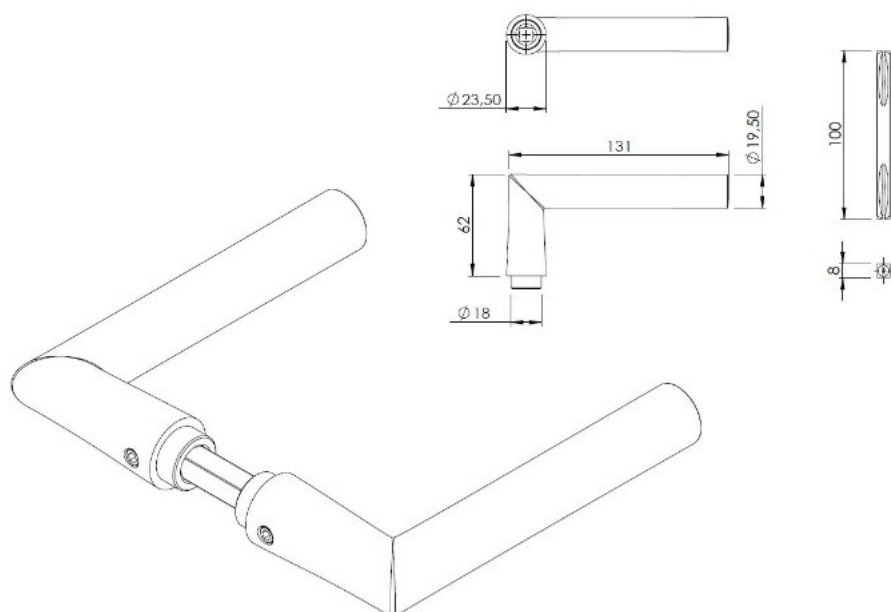

PRODUCT SHEET

Description:

Door Lock Handle "Wayne II", Black Finish, 8x8x100mm Split Spindle

Item number:

27.20.203-4

Units	Box	Carton	HS Code	Barcode
Pair	1	40	8302415000	 5704866495721

SISO A/S

Mileparken 11
DK-2740 Skovlunde
Denmark
VAT: 24786013